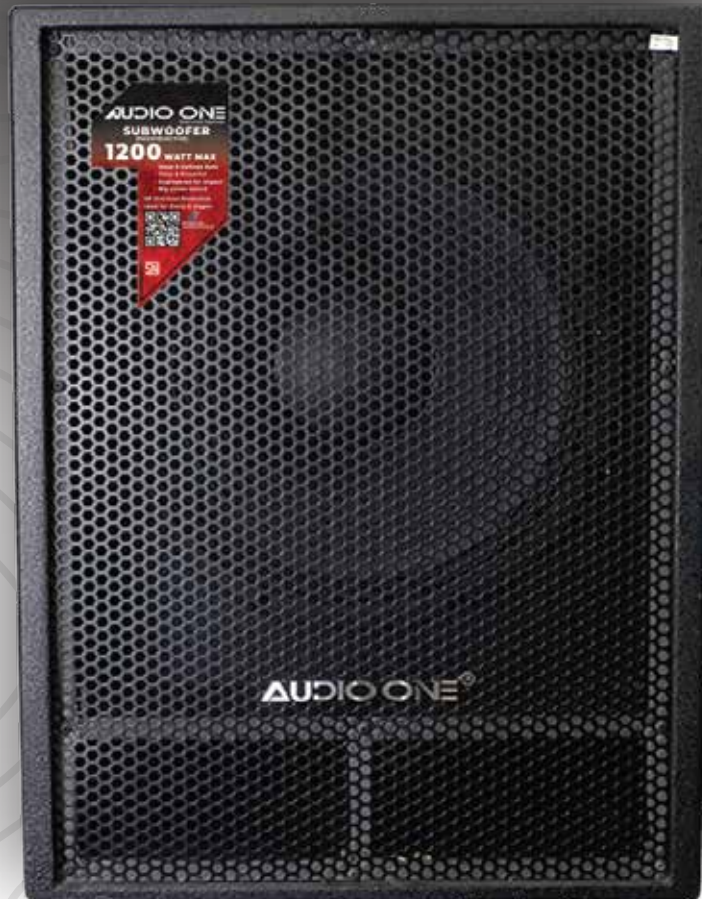

SUBWOOFER DK

SeRieS

DK Subwoofer Audio One dirancang sebagai pendamping ideal untuk sistem DJ, event, dan PA modern, dengan karakter bass yang dalam, solid, dan bertenaga. Didukung oleh perhitungan akustik yang presisi serta kabinet yang kokoh, subwoofer ini mampu menghasilkan tekanan frekuensi rendah yang stabil dan terkontrol, memperkuat fondasi suara tanpa mengorbankan keseimbangan dan kejernihan sistem secara keseluruhan, baik untuk penggunaan indoor maupun outdoor.

DK 15 Inchi	Tipe	DK 18 Inchi
800w~2000w	Power	800w~2000w
T63 x L47 x D60	Ukuran (cm)	T70 x L53.5 x D70
Low woofer 15 Inchi	Woofer	Low woofer 18 Inchi

2.0