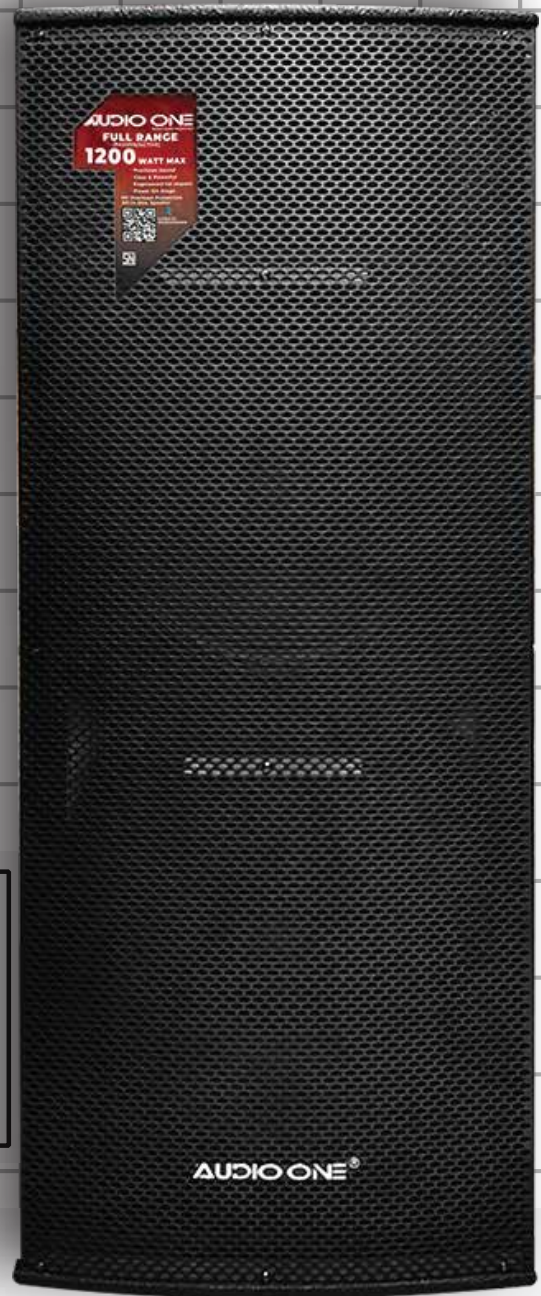

SPESIFIKASI

*FULL MERANTI SOLID
WOOFER DOUBLE 15"
IMPEDANCE 4Ω*

AUDIO ONE®

TWEETER

RESP FREQ

POWER

UKURAN (CM)

GX 215"

1 ~ 1.75 Inch

42Hz - 20kHz

800w ~ 2000w

T23 x L48 x D51